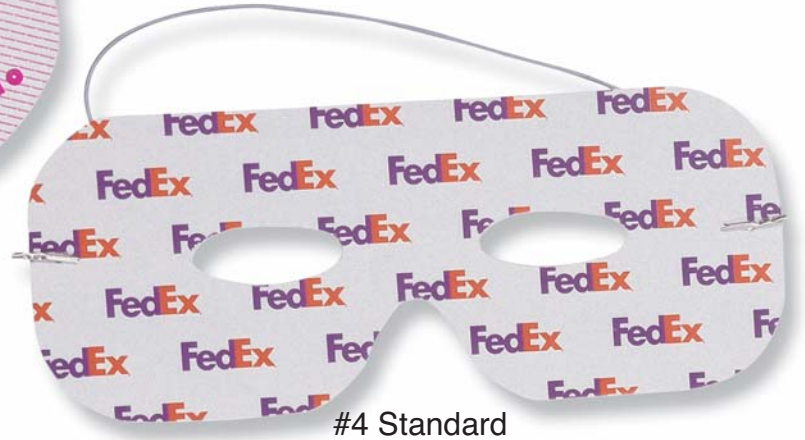

MASKS

#1 Mademoiselle

#4 Standard

- **Great for Parties, Dances, Meetings, Special Events**
- **Choose Elastic String or Stick**
- **Custom Masks available- Call For Quote**

#3 Square

#2 Round

Item No.	Description	250	500	1M	2.5M	5M	10M	Wt./M
330100	Mask with Elastic String - Specify Shape	.58	.40	.37	.36	.35	.34	18 lbs.
330300	Mask on Stick - Specify Shape	.58	.40	.37	.36	.35	.34	18 lbs.
Extra Color Charge		.44	.32	.24	.16	.14	.12	

GENERAL INFORMATION

PRICE INCLUDES: One color imprint on white board stock with string or stick. **PMS® COLOR MATCH:** No charge. **SET UP CHARGES:** \$64.00 (P) per color. **REORDER:** Add \$19.00 (P) per color and an additional running charge. **METALLIC OR DAYGLOW INK:** Add one extra