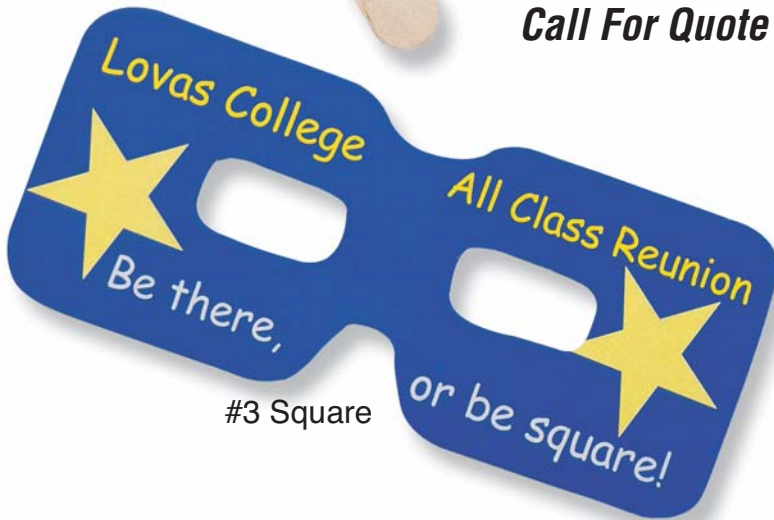

MASKS

#1 Mademoiselle

#4 Standard

- **Great for Parties, Dances, Meetings, Special Events**
- **Choose Elastic String or Stick**
- **Custom Masks available- Call For Quote**

#3 Square

#2 Round

Item No.	Description	250	500	1M	2.5M	5M	10M	Wt./M
330100	Mask with Elastic String - Specify Shape	.58	.40	.37	.36	.35	.34	18 lbs.
330300	Mask on Stick - Specify Shape	.58	.40	.37	.36	.35	.34	18 lbs.
Extra Color Charge		.44	.32	.24	.16	.14	.12	

GENERAL INFORMATION

PRICE INCLUDES: One color imprint on white board stock with string or stick. **PMS® COLOR MATCH:** No charge. **SET UP CHARGES:** \$64.00 (P) per color. **REORDER:** Add \$19.00 (P) per color and an additional running charge. **METALLIC OR DAYGLOW INK:** Add one extra