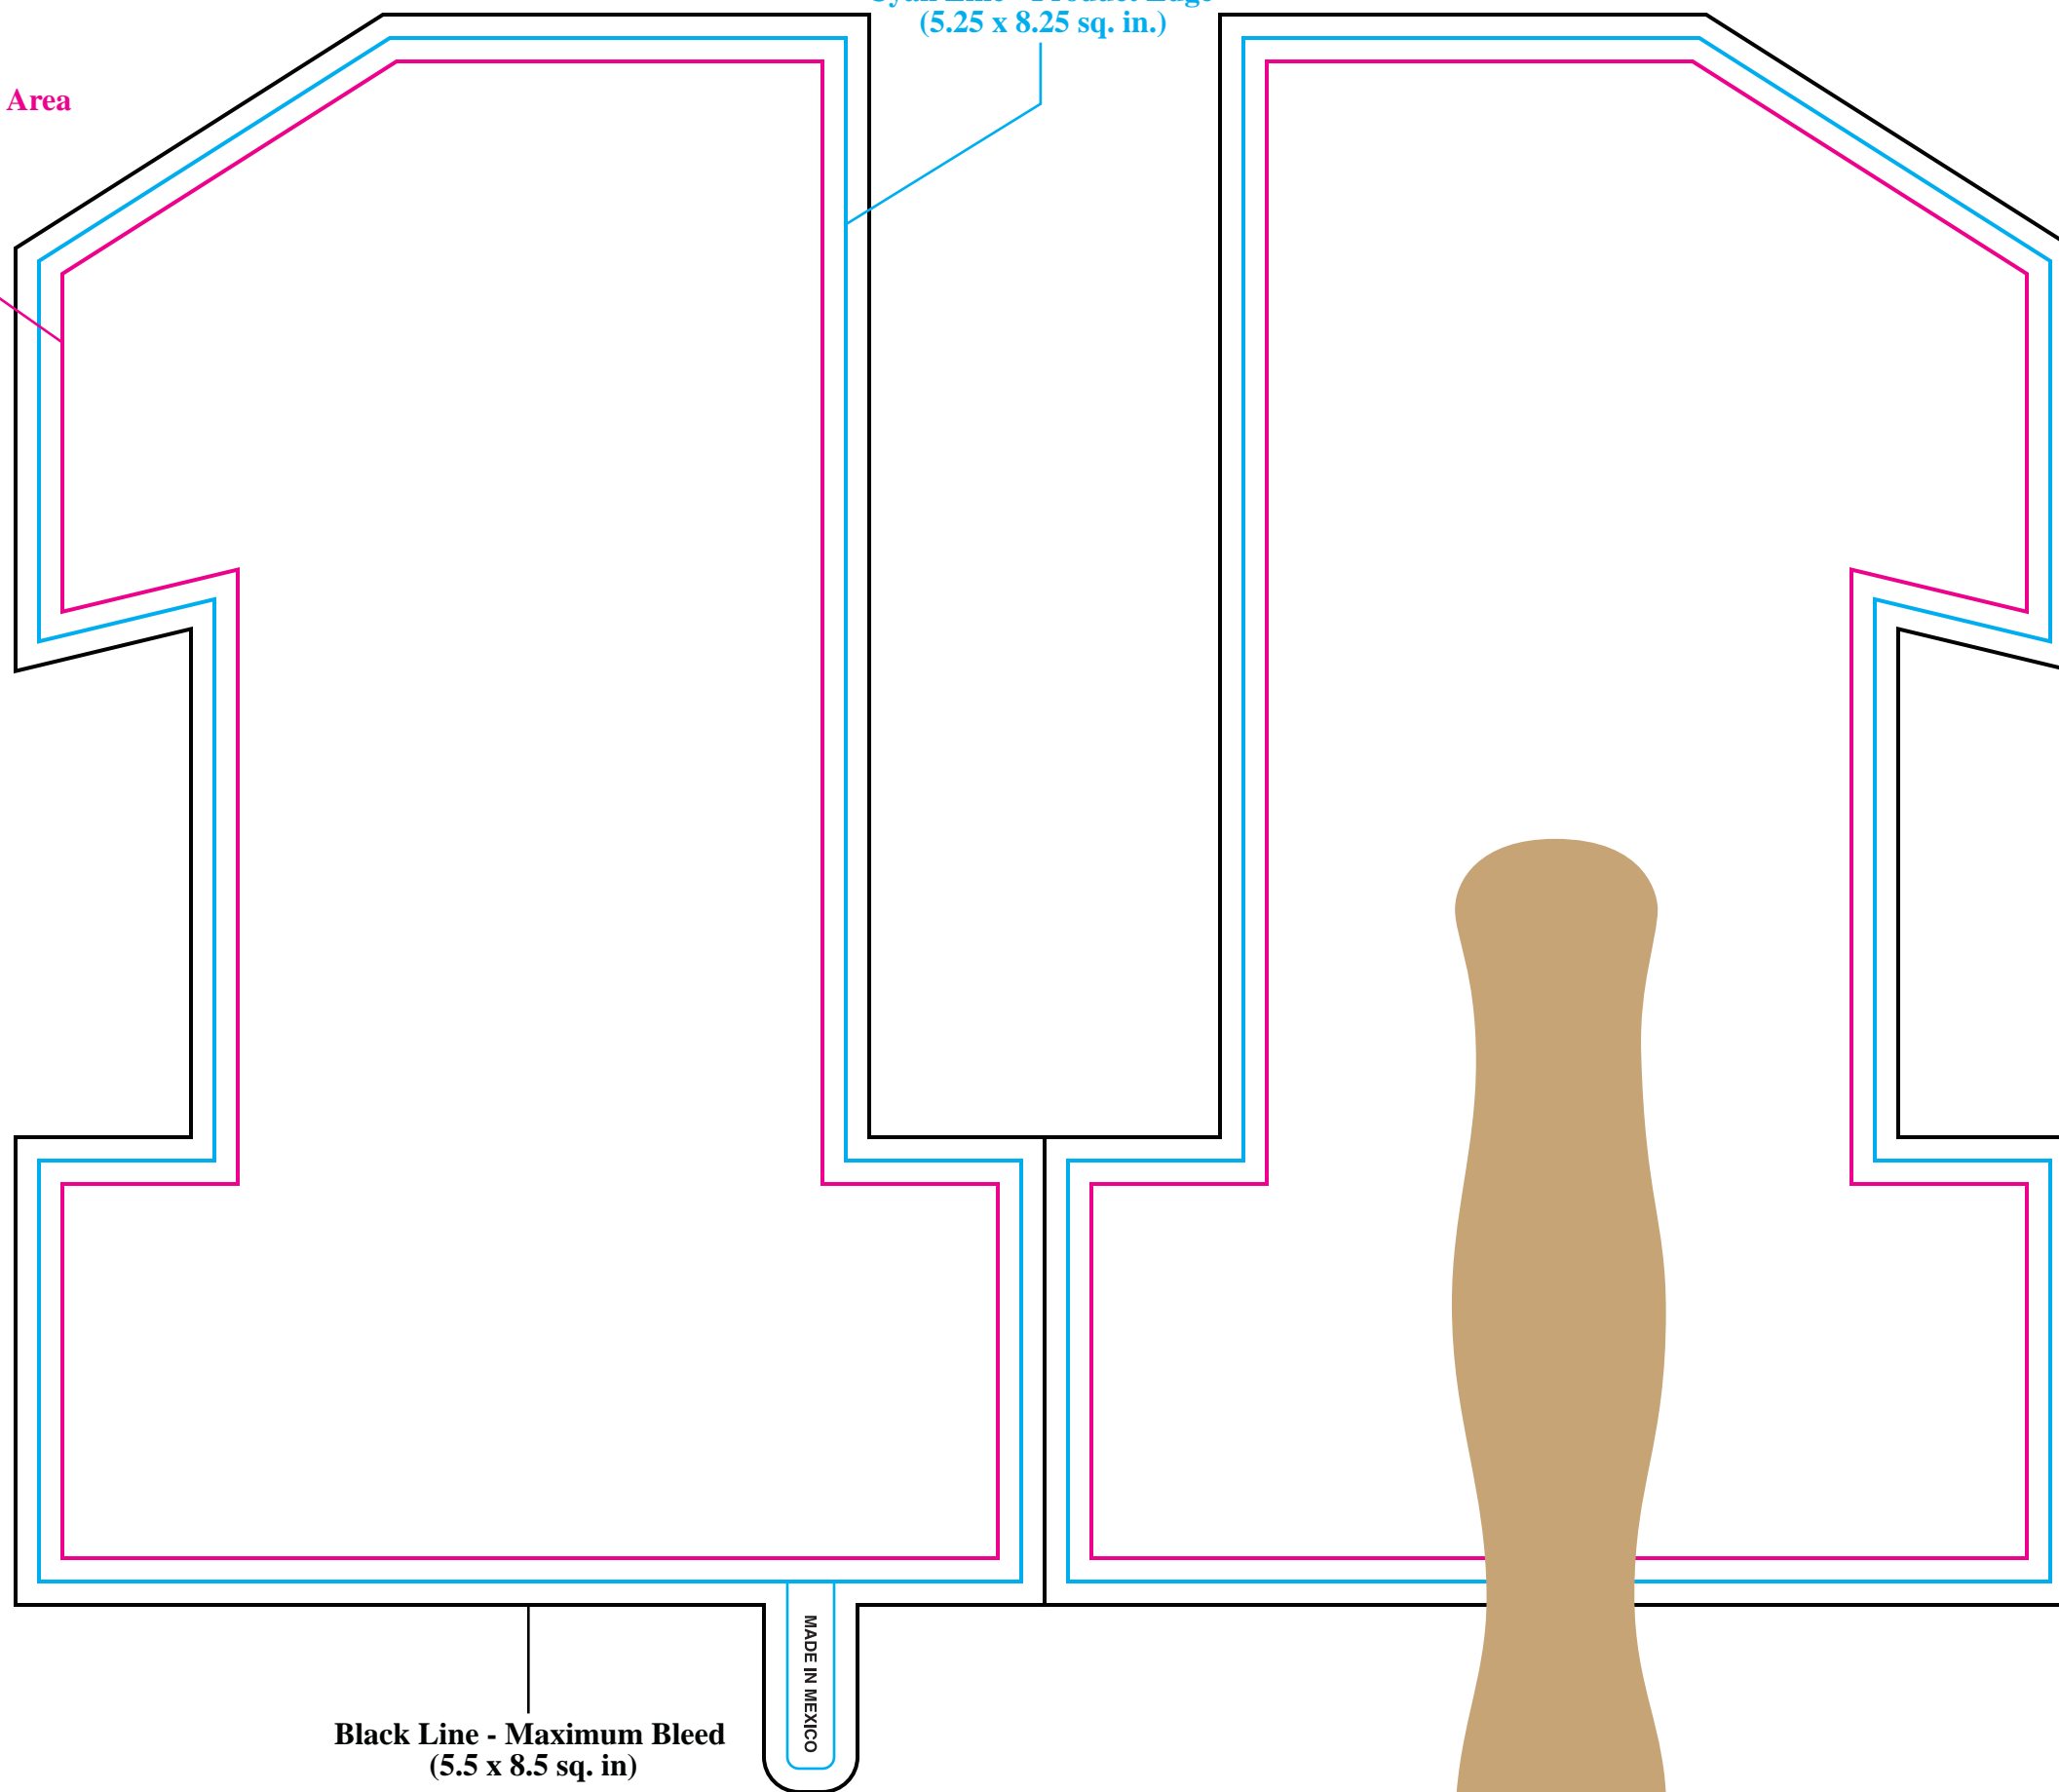

FRONT

BL-7910 Oval - FAN - Template

BACK

**Magenta Line - Image Area
(5 x 8 sq. in.)**

**Cyan Line - Product Edge
(5.25 x 8.25 sq. in.)**

**Black Line - Maximum Bleed
(5.5 x 8.5 sq. in)**

MADE IN MEXICO

SANDWICH FAN IS NOT AVAILABLE FOR THIS SHAPE