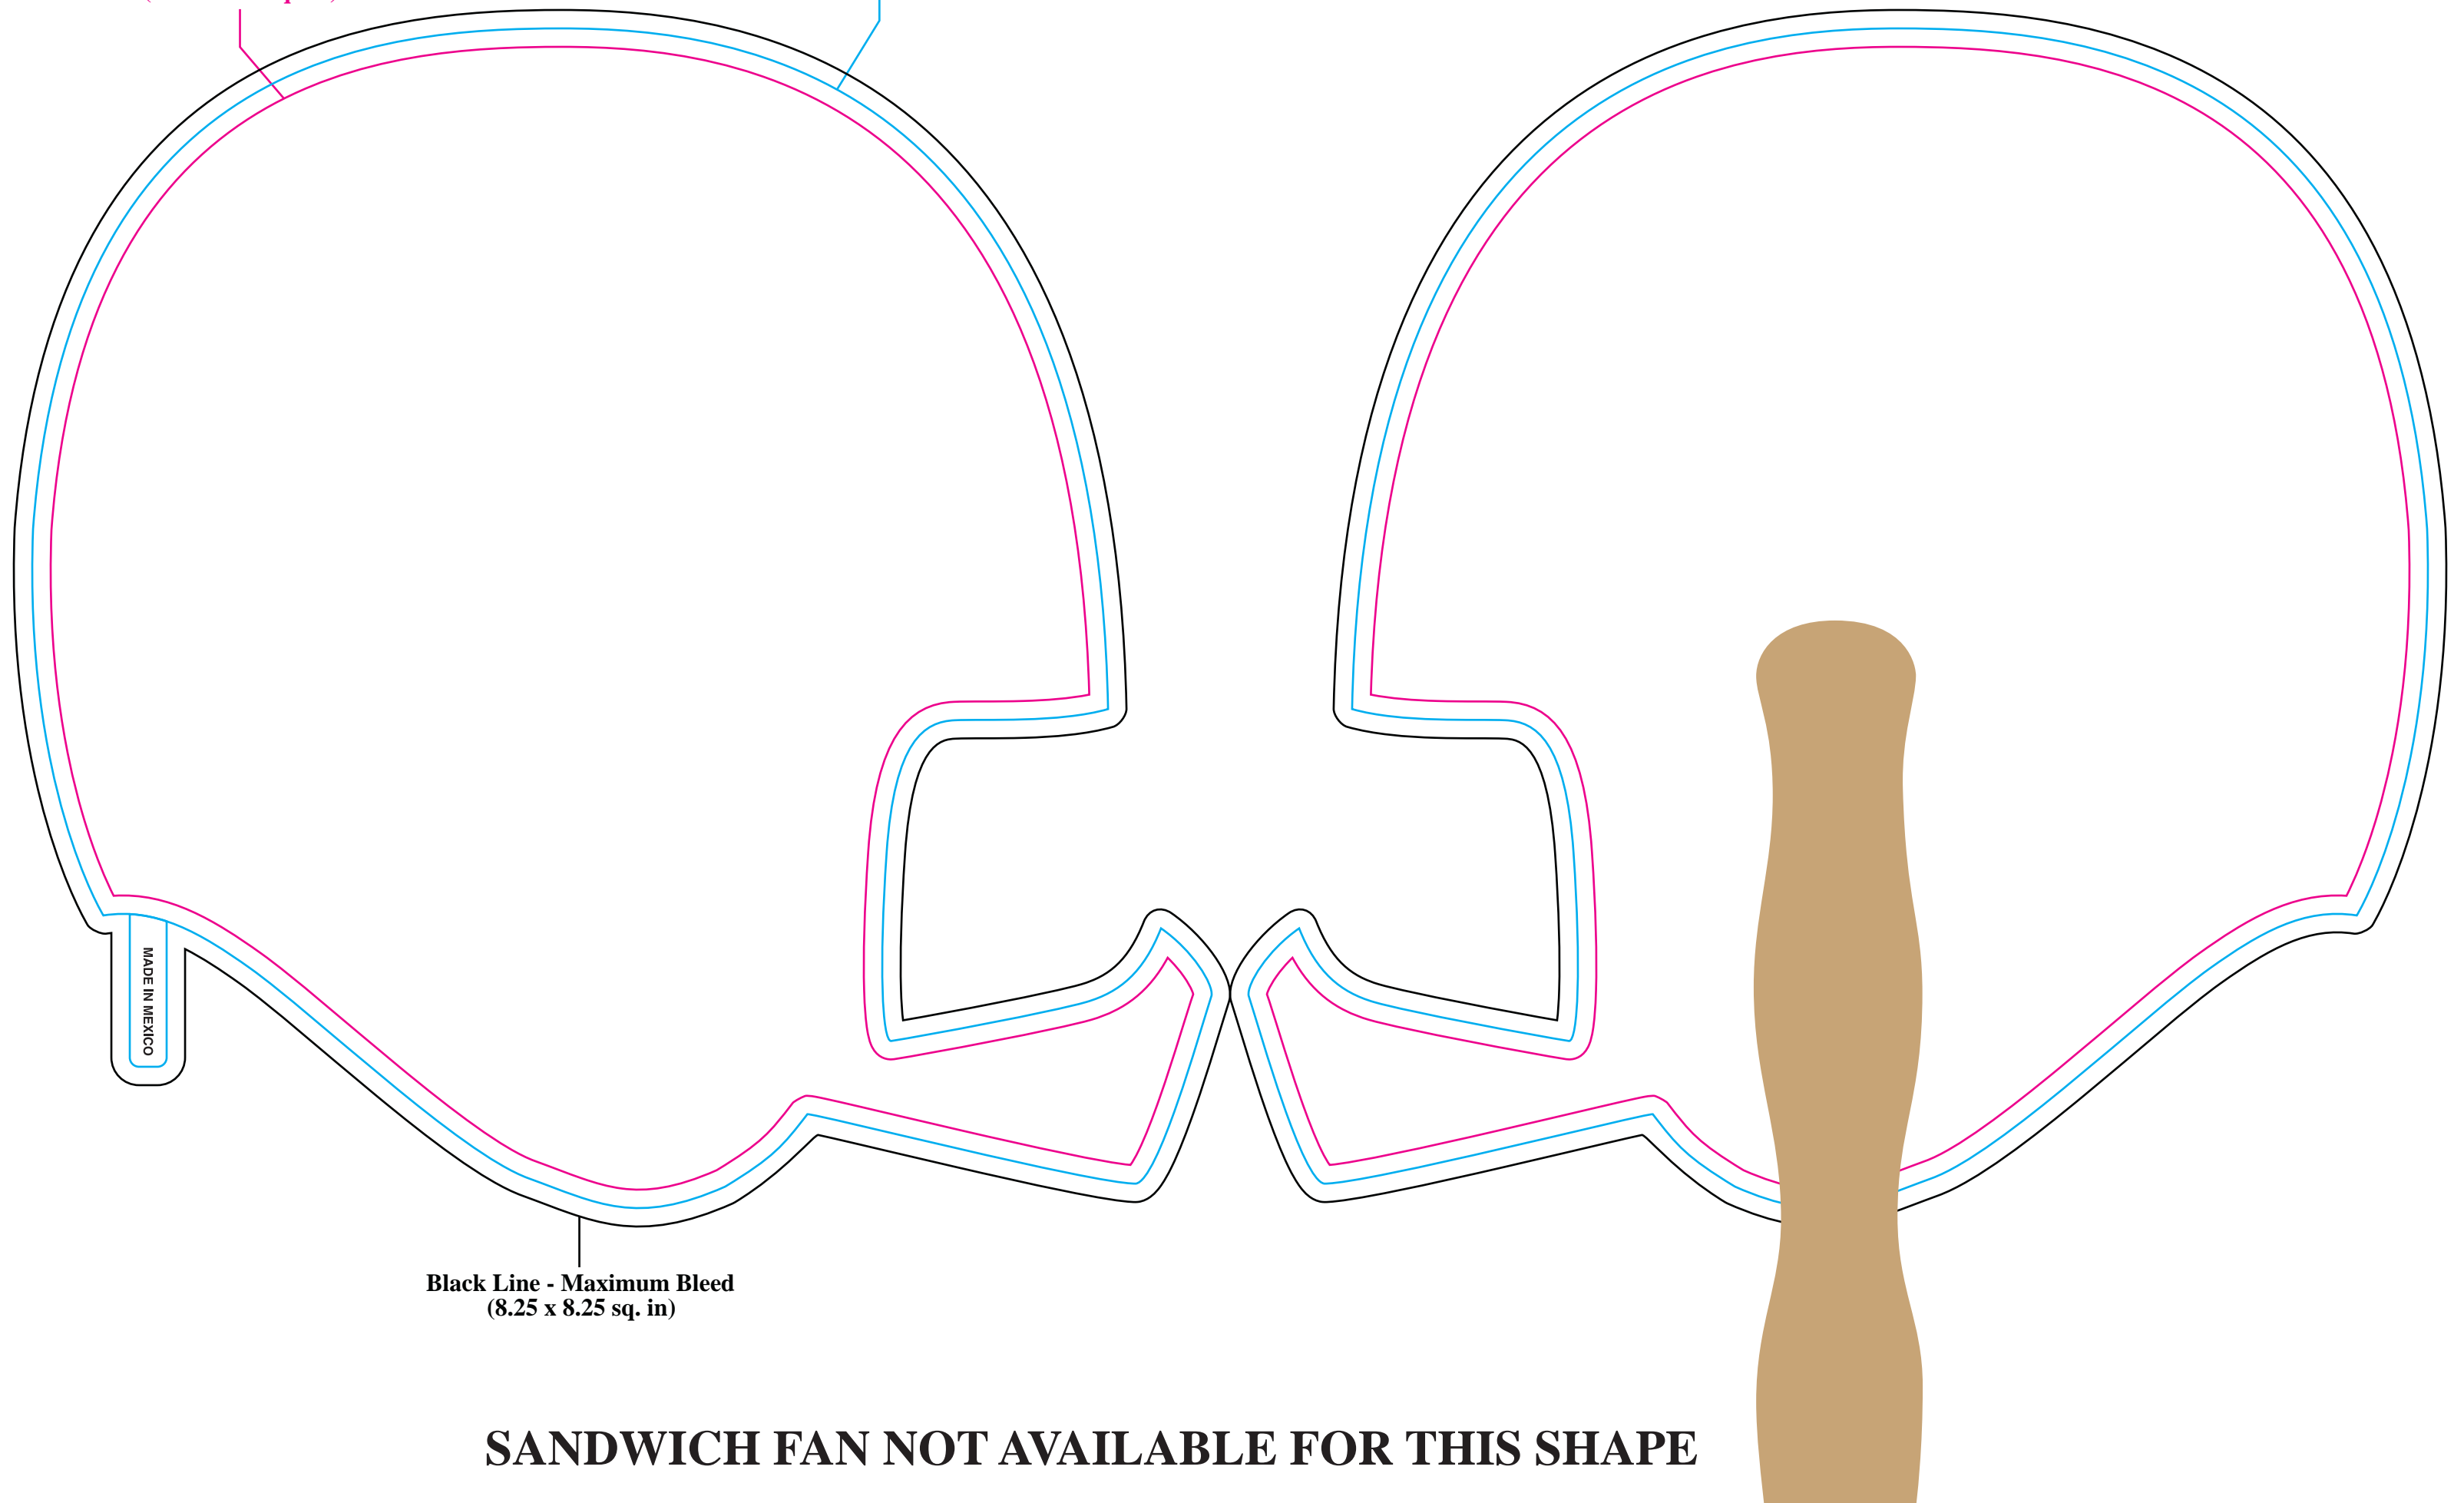

**FRONT**

**BL-7904 Helmet - FAN - Template**

**BACK**

**Magenta Line - Image Area**  
(7.75 x 7.75 sq. in.)

**Cyan Line - Product Edge**  
(8 x 8 sq. in.)

**Black Line - Maximum Bleed**  
(8.25 x 8.25 sq. in)

**SANDWICH FAN NOT AVAILABLE FOR THIS SHAPE**