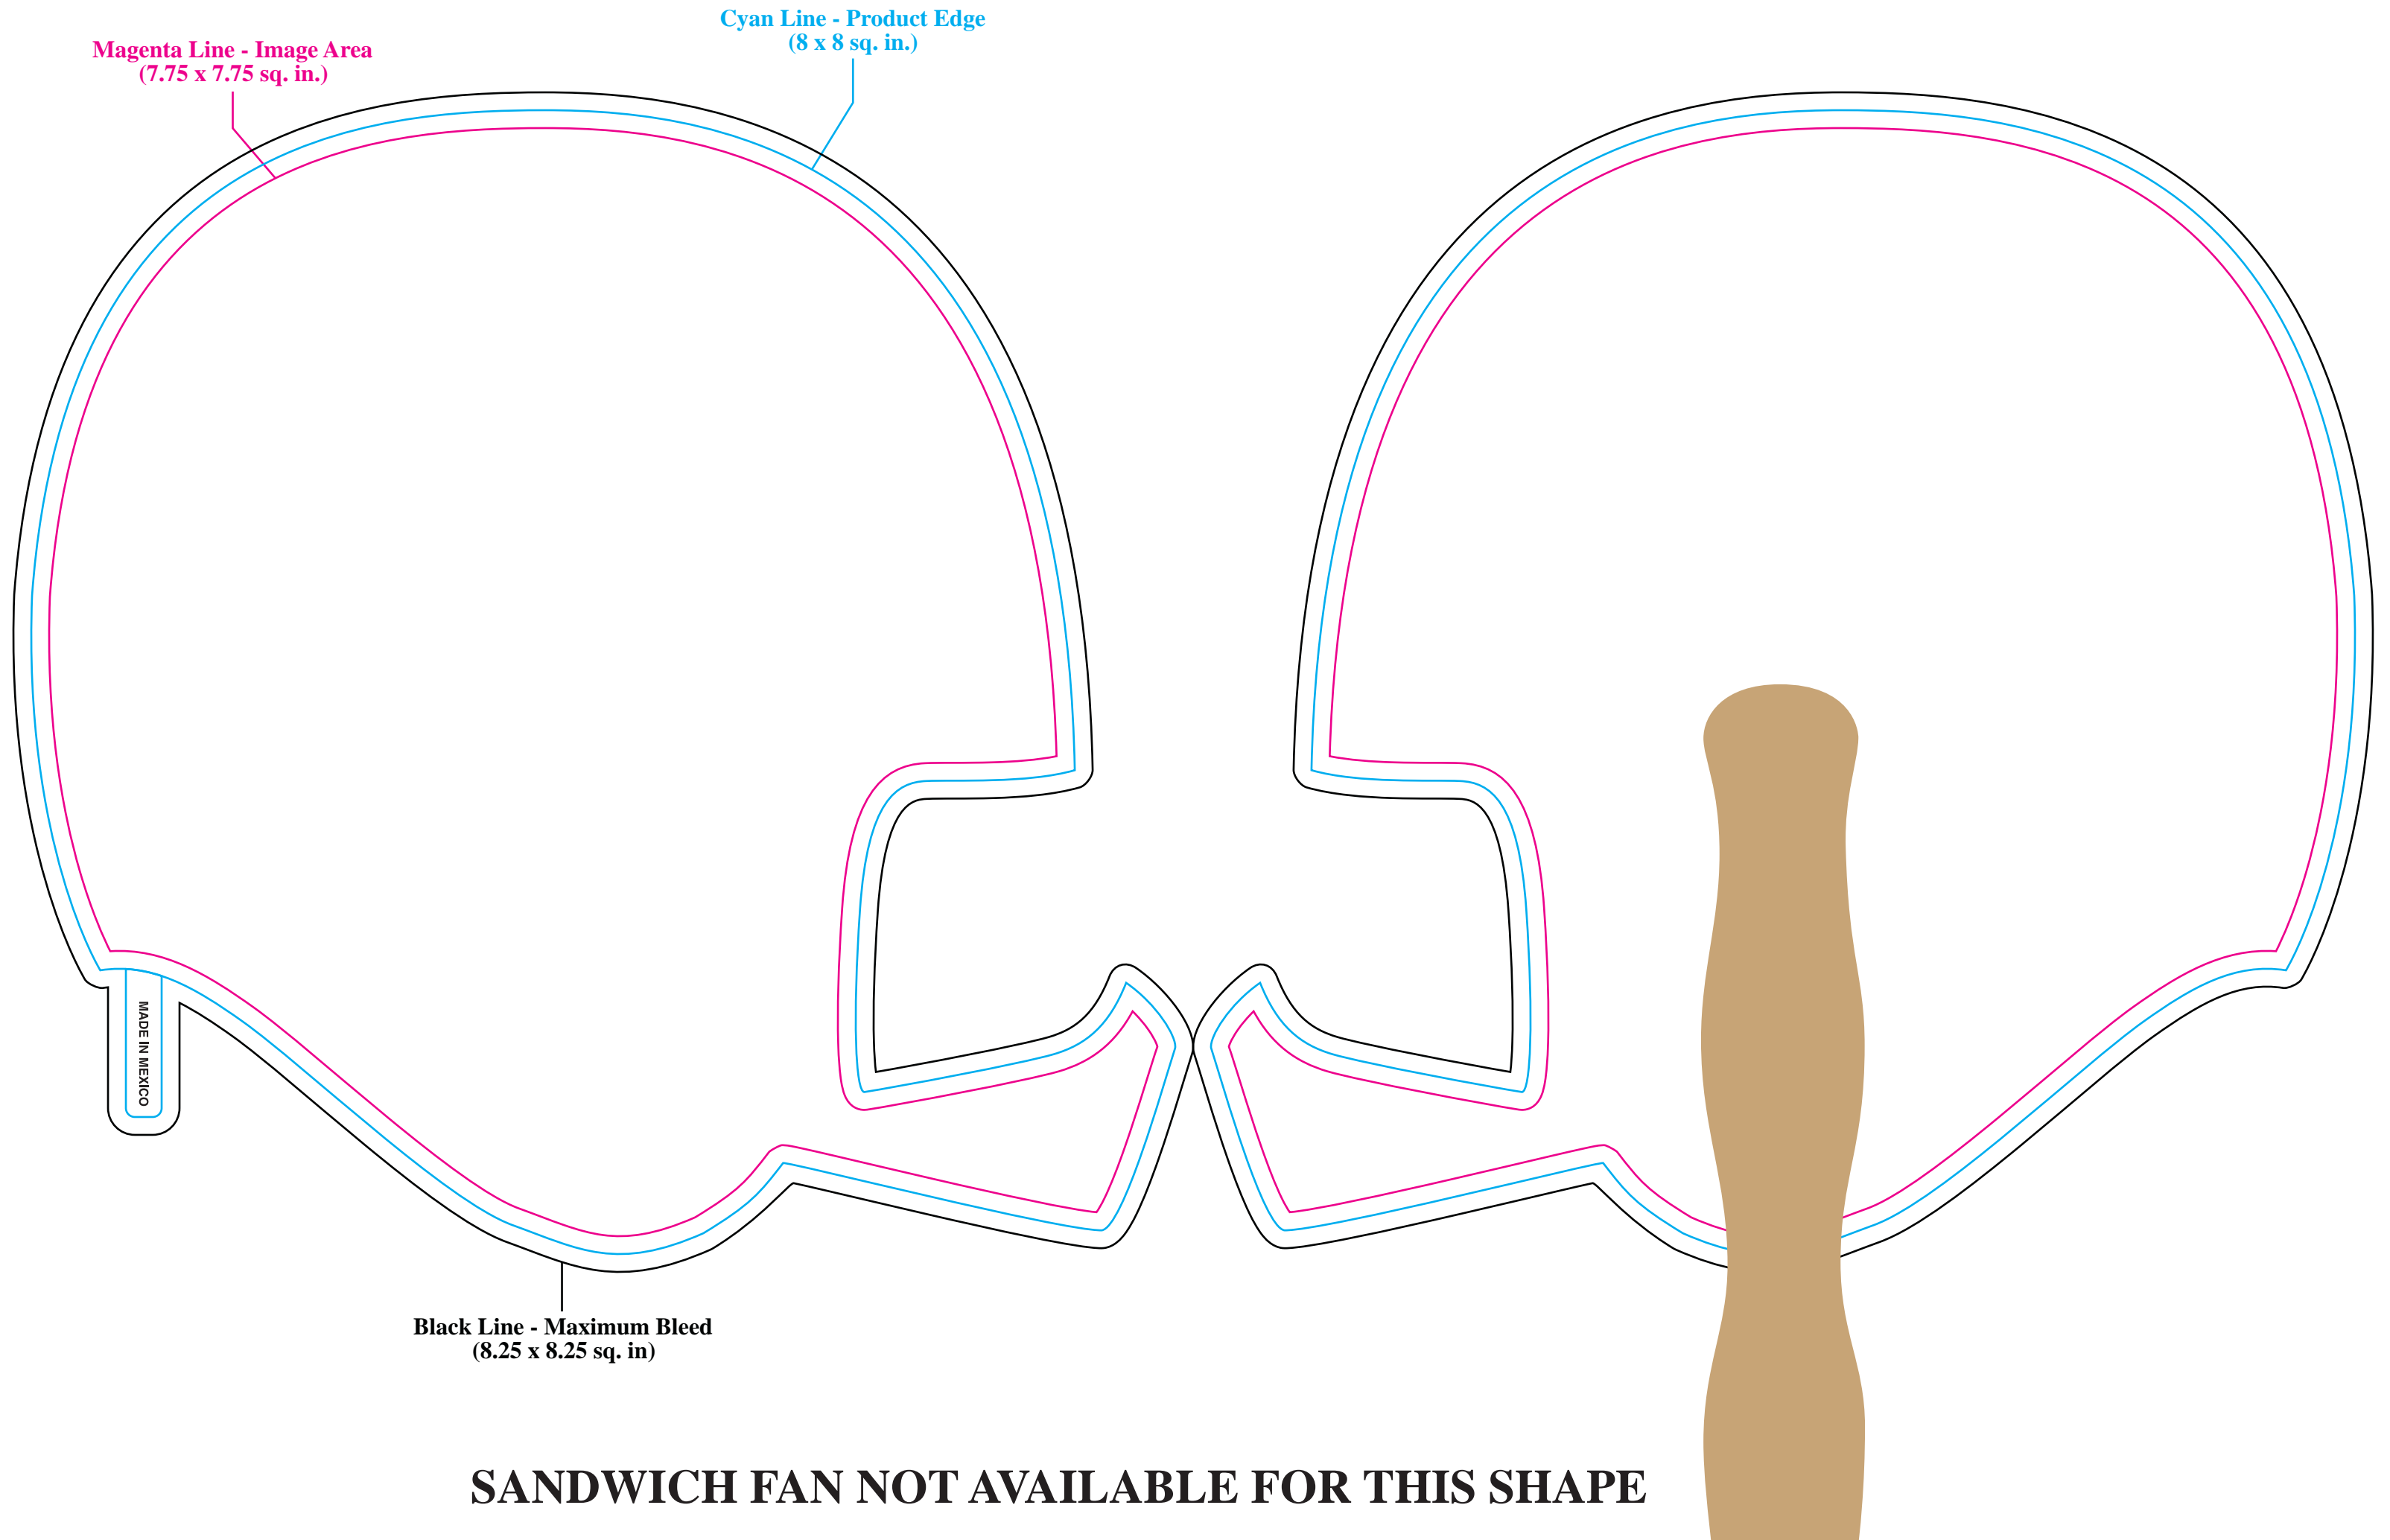

FRONT

BL-7904 Helmet - FAN - Template

BACK

Magenta Line - Image Area
(7.75 x 7.75 sq. in.)

Cyan Line - Product Edge
(8 x 8 sq. in.)

Black Line - Maximum Bleed
(8.25 x 8.25 sq. in)

SANDWICH FAN NOT AVAILABLE FOR THIS SHAPE