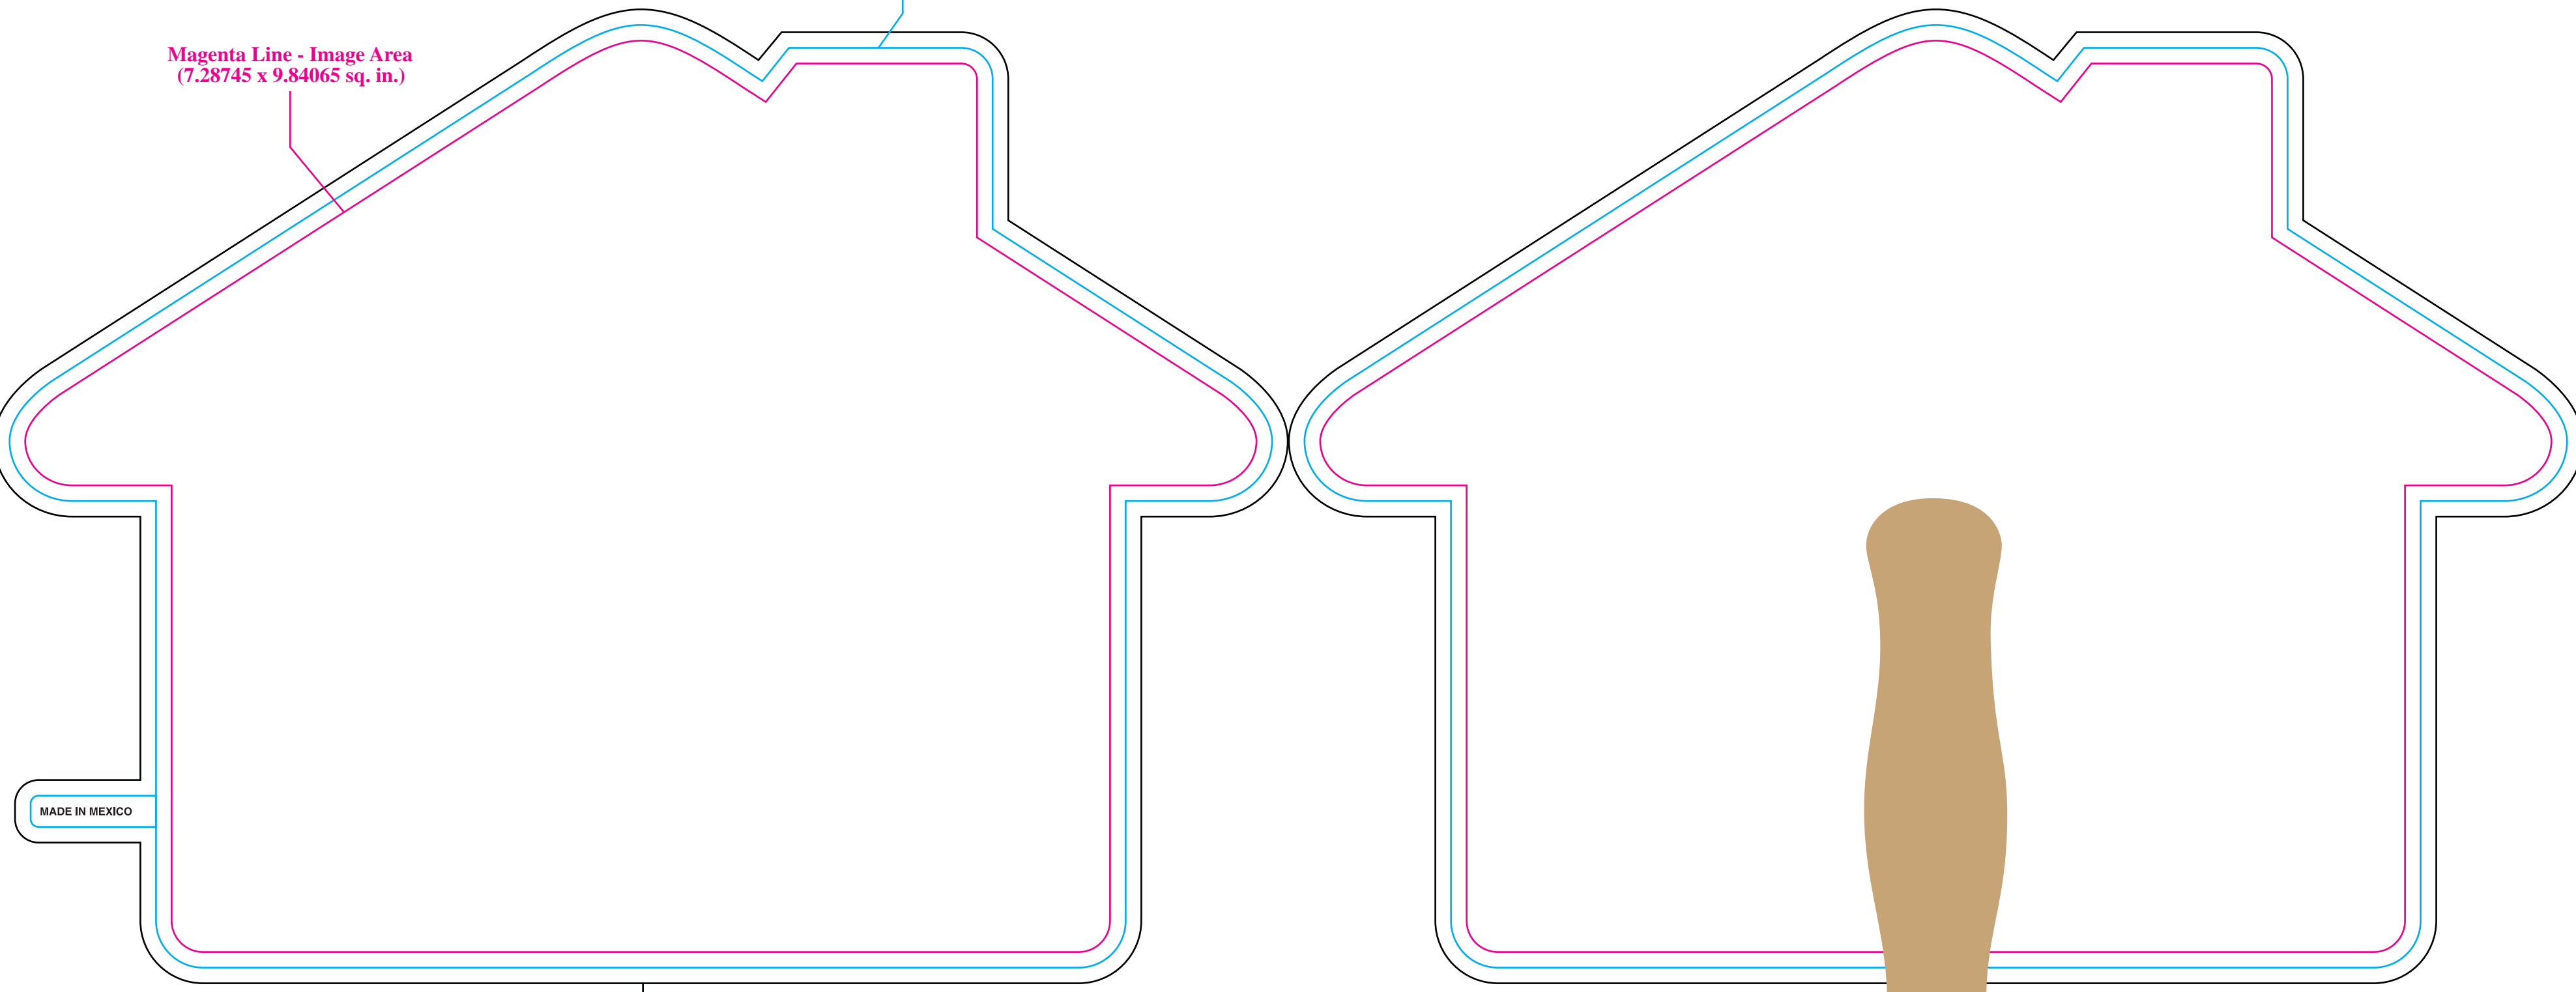

FRONT

BL-7918 House - FAN - Template

BACK

Cyan Line - Product Edge
(7.53745 x 10.09065 sq. in.)

Magenta Line - Image Area
(7.28745 x 9.84065 sq. in.)

Black Line - Maximum Bleed
(7.78745 x 10.34065 sq. in)

MADE IN MEXICO

SANDWICH FAN NOT AVAILABLE FOR THIS SHAPE