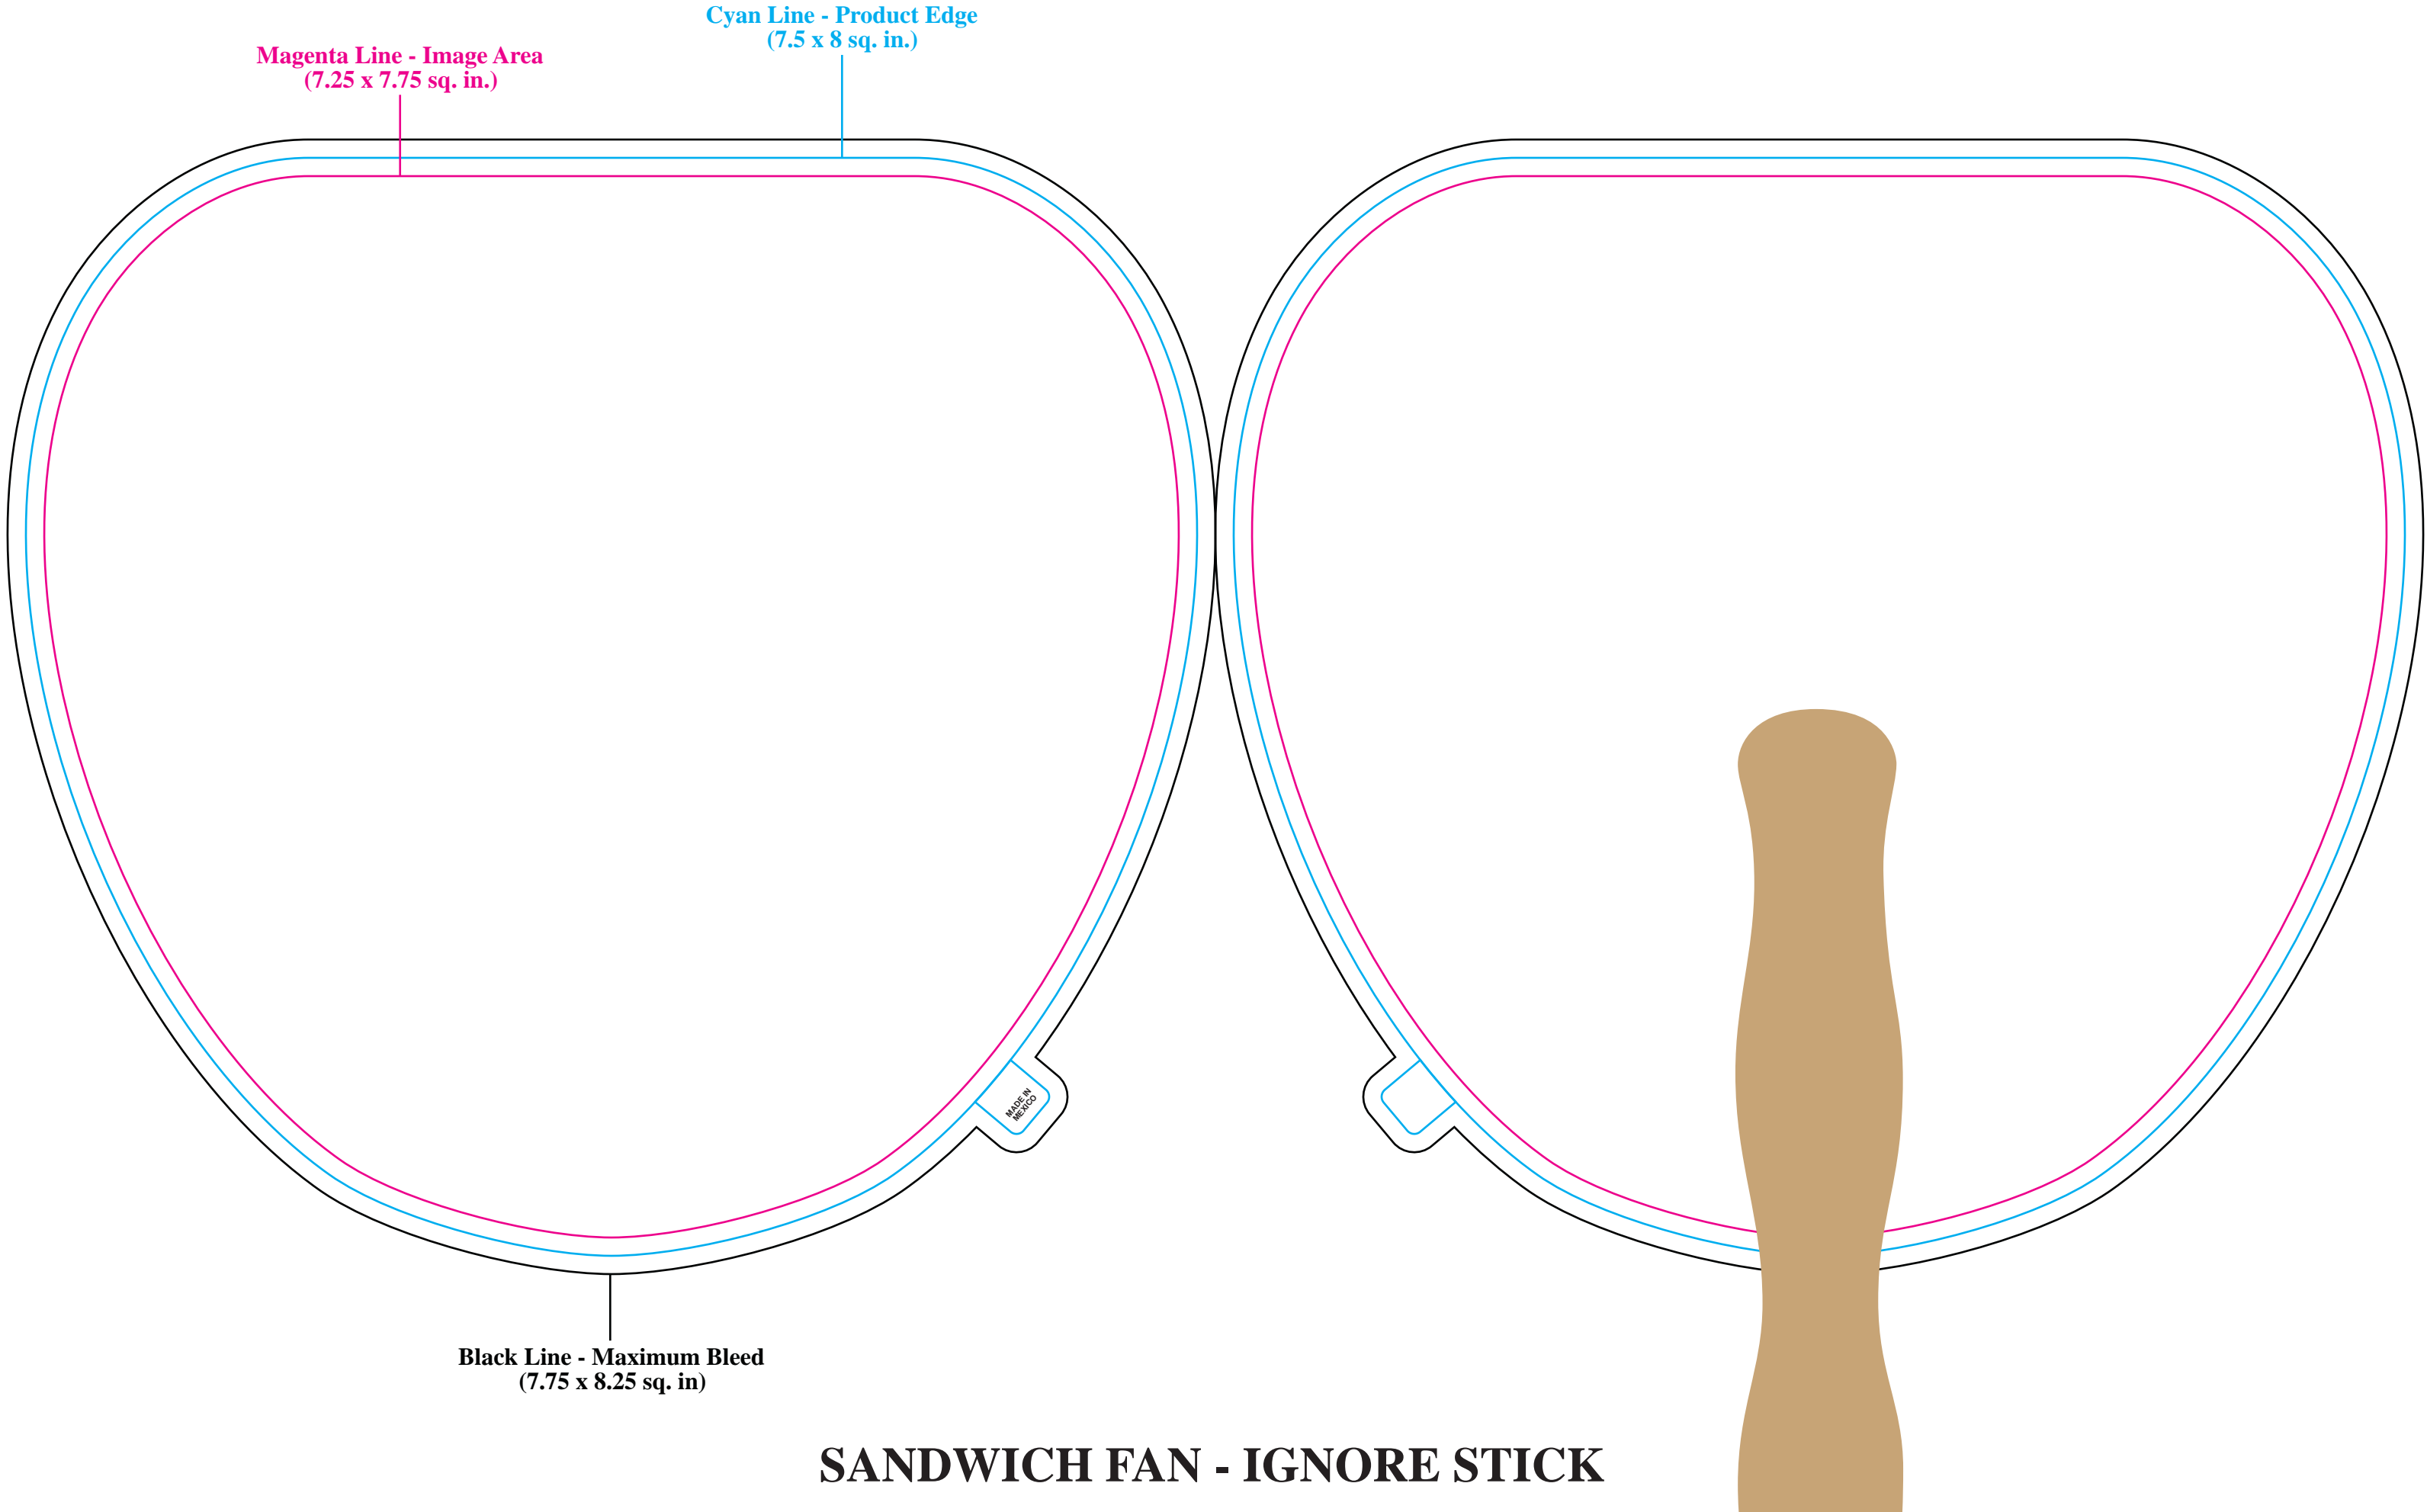

FRONT

BL-7926 Leaf - FAN - Template

BACK

Magenta Line - Image Area
(7.25 x 7.75 sq. in.)

Cyan Line - Product Edge
(7.5 x 8 sq. in.)

Black Line - Maximum Bleed
(7.75 x 8.25 sq. in.)

SANDWICH FAN - IGNORE STICK