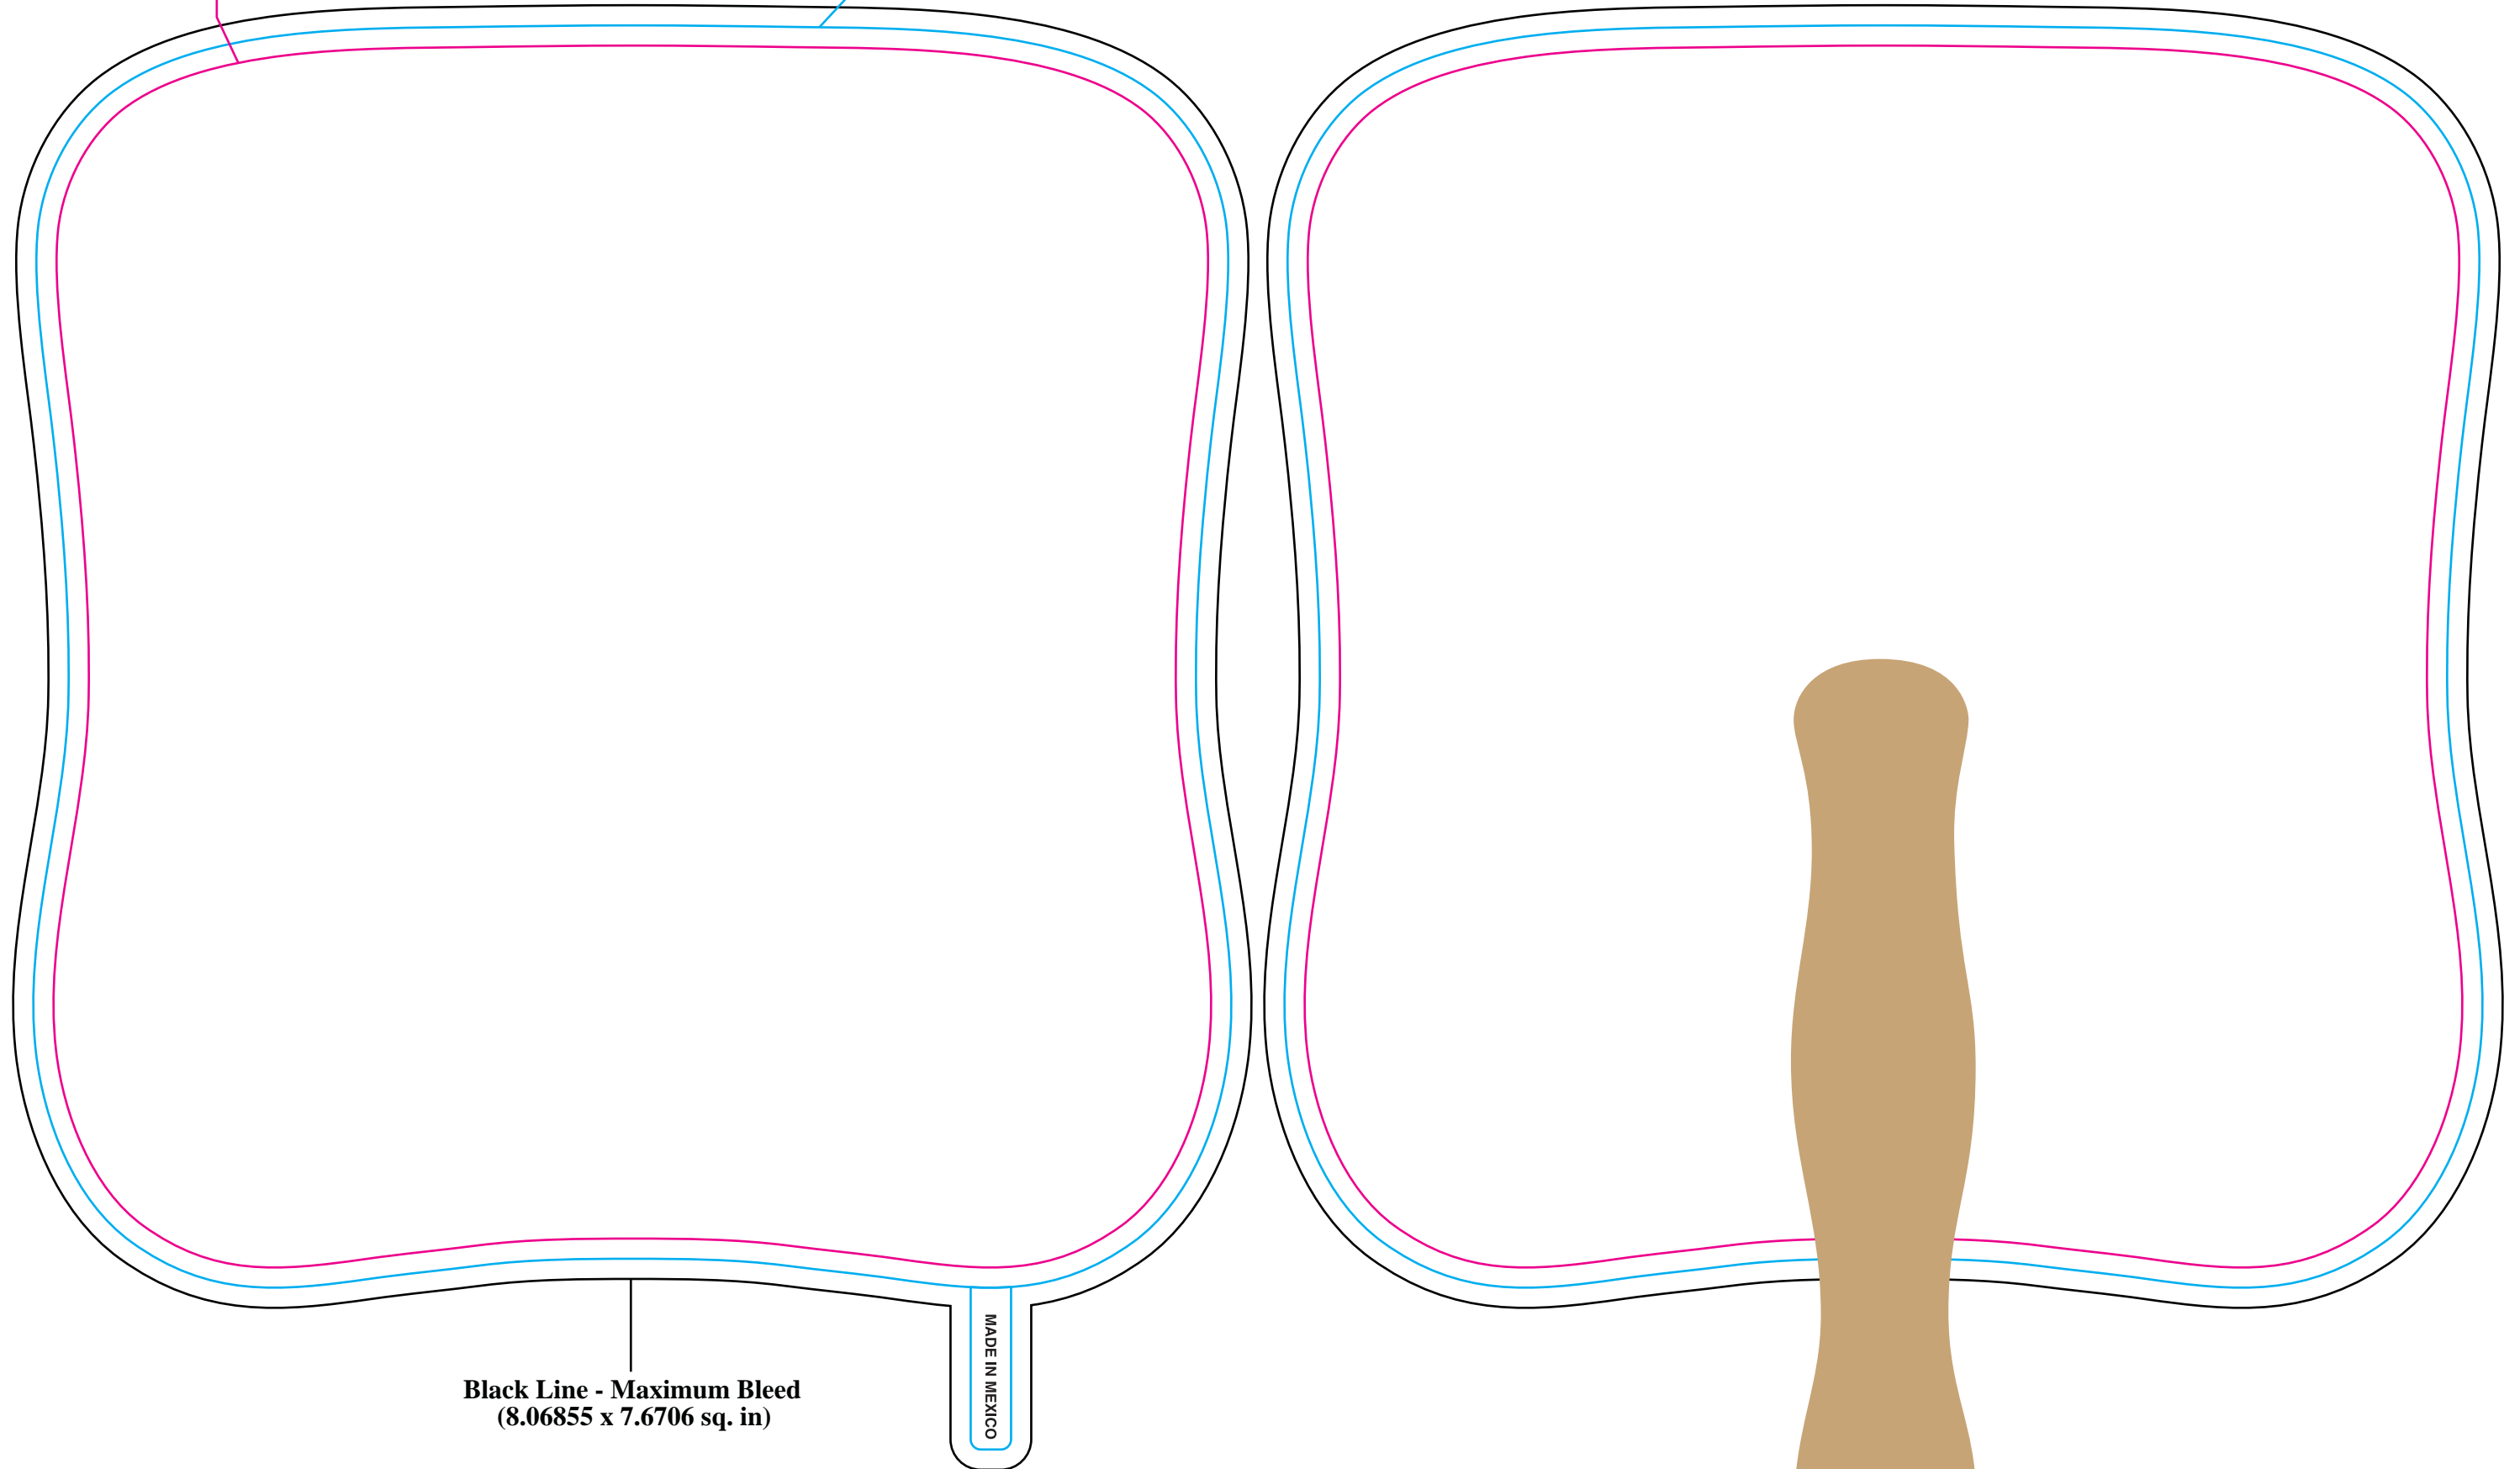

FRONT

BL-7913 Palm - FAN - Template

BACK

Magenta Line - Image Area
(7.5685 x 7.17065 sq. in.)

Cyan Line - Product Edge
(7.8185 x 7.4206 sq. in.)

Black Line - Maximum Bleed
(8.06855 x 7.6706 sq. in.)

MADE IN MEXICO

SANDWICH FAN - IGONRE STICK